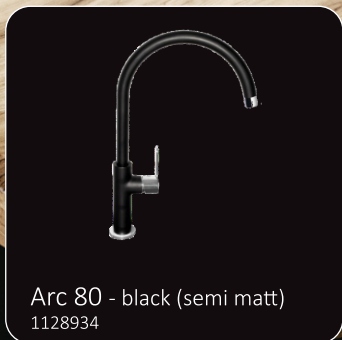

LUNO

Luno 20

1128740

Bowl dimensions: 340 x 400 x 180 mm

Luno 30

1129251

Bowl dimensions: 400 x 400 x 180 mm

Luno 40

1129252

Bowl dimensions: 480 x 400 x 180 mm

Possible combinations

ALVEUS

Chopping board - wood
415 x 300 x 25 mm
1016019

Chopping board - wood
355 x 240 x 25 mm
1016018 (suitable for Luno 20)

Arc 80 - black (semi matt)
1128934

Detergent dispenser - 0,5l
1016099

Add a super helpful dosing dispenser next to your Luno combination and cover the bowl with a chopping board made of massive wood and your kitchen sinks station will become super functional and very eye-catching.