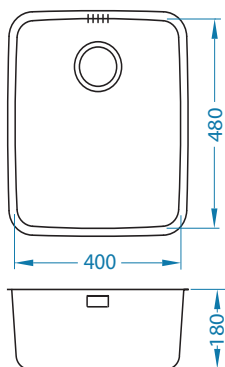

LUNO 40

Size: 480 x 400 mm
Bowl dimensions: 480 x 400 x 180 mm

surface	code	type	waste	Ø 35 mm	installation	packaging
SAT	1129252	180 mm	3 1/2"	/	U	sleeve

- bowl depth 180 mm
- bowl radius 40 mm – a great compromise of elegance and functionality
- aesthetically concealed overflow
- above average deep bowl - 180 mm
- type of installation - undermount (U)
- installation into countertops made from water-resistant materials – stone, composite, waterproof wood
- round waste outlet – Ø 90 mm